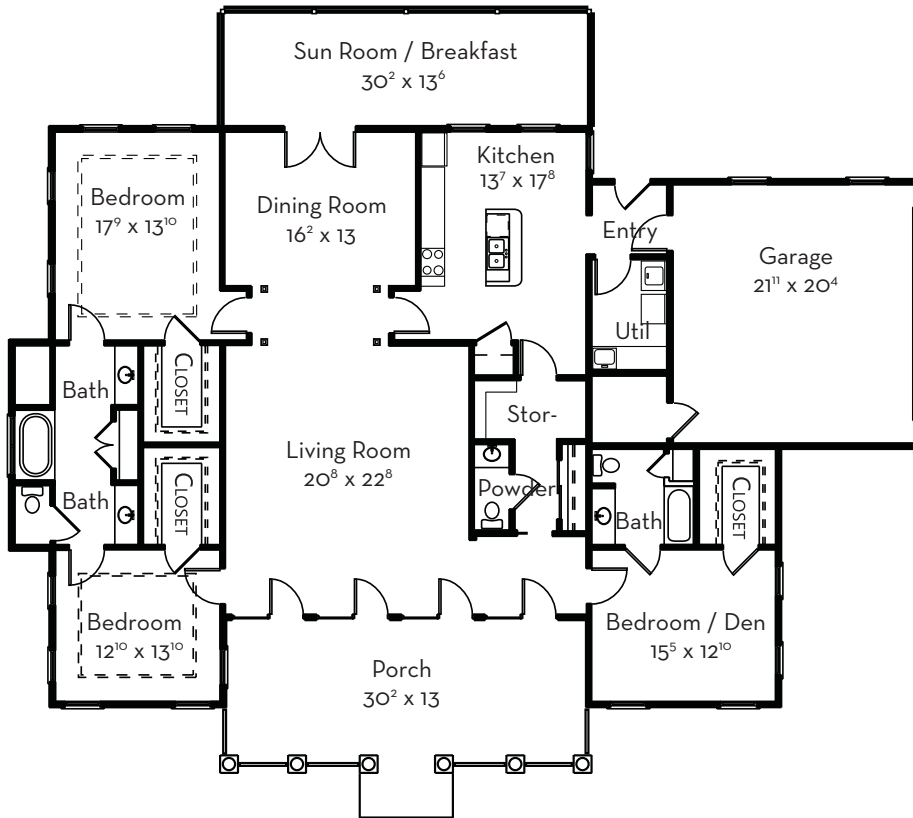

The Harrington | Cottage Home

2,994 S/F | Three Bedroom | Two & 1/2 Bath

- Maintenance-Free Living
- Weekly Housekeeping
- Daily Dining
- Bill Payment
- Transportation
- Safety
- Pets Welcome
- Golf Cart
- Bring Your Own Furniture
- Transition Services