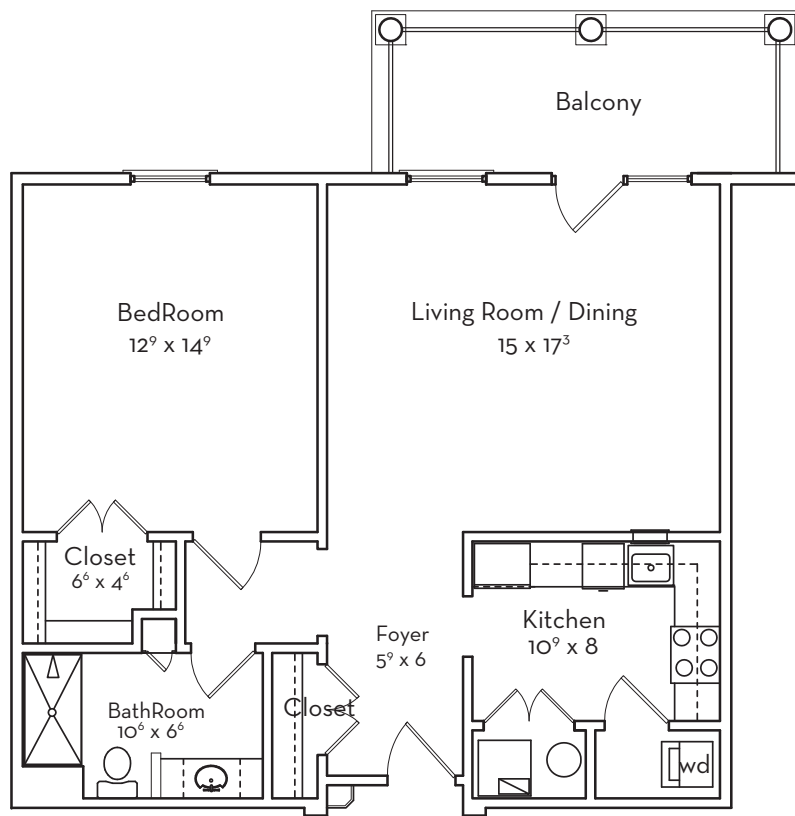

# The Oglethorpe | Villa Apartment

817 S/F | One Bedroom | One Bath

- Maintenance-Free Living
- Weekly Housekeeping
- Daily Dining
- Bill Payment
- Transportation
- Safety
- Pets Welcome
- 24-hour emergency call system
- Bring Your Own Furniture
- Transition Services
- Award-Winning Wellness Center
- Access to Health Care
- Heated Indoor Pool
- Signature Events & Social Gatherings