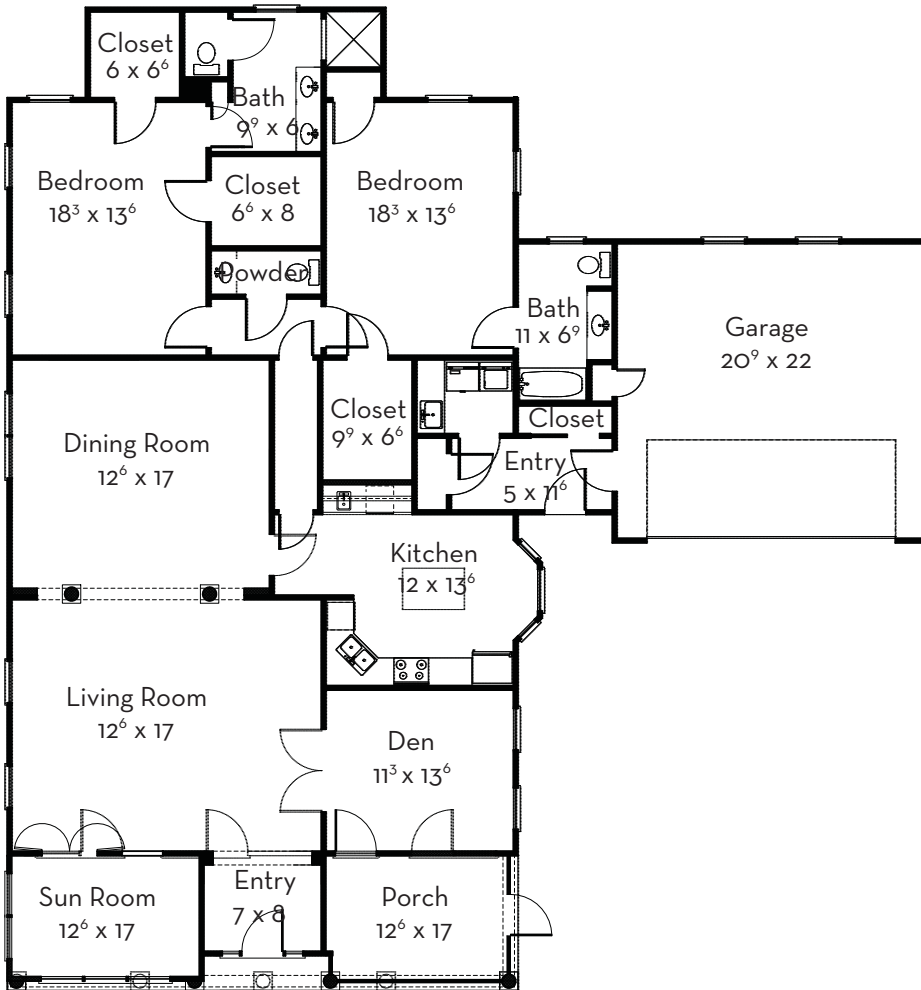

The Epworth | Cottage Home

2,579 S/F | Two Bedroom | Two & 1/2 Bath

- Maintenance-Free Living
- Weekly Housekeeping
- Daily Dining
- Bill Payment
- Transportation
- Safety
- Pets Welcome
- Golf Cart
- Bring Your Own Furniture
- Transition Services