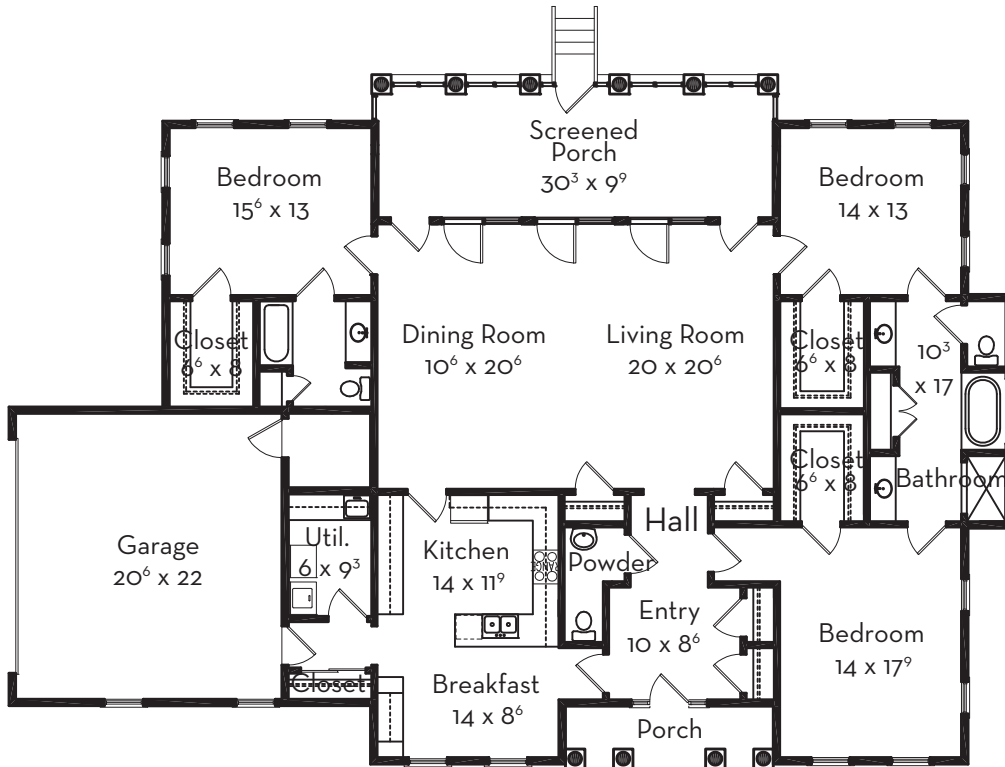

The Hawkins | Cottage Home

2,514 S/F | Three Bedroom | Two & 1/2 Bath

- Maintenance-Free Living
- Weekly Housekeeping
- Daily Dining
- Bill Payment
- Transportation
- Safety
- Pets Welcome
- Golf Cart
- Bring Your Own Furniture
- Transition Services