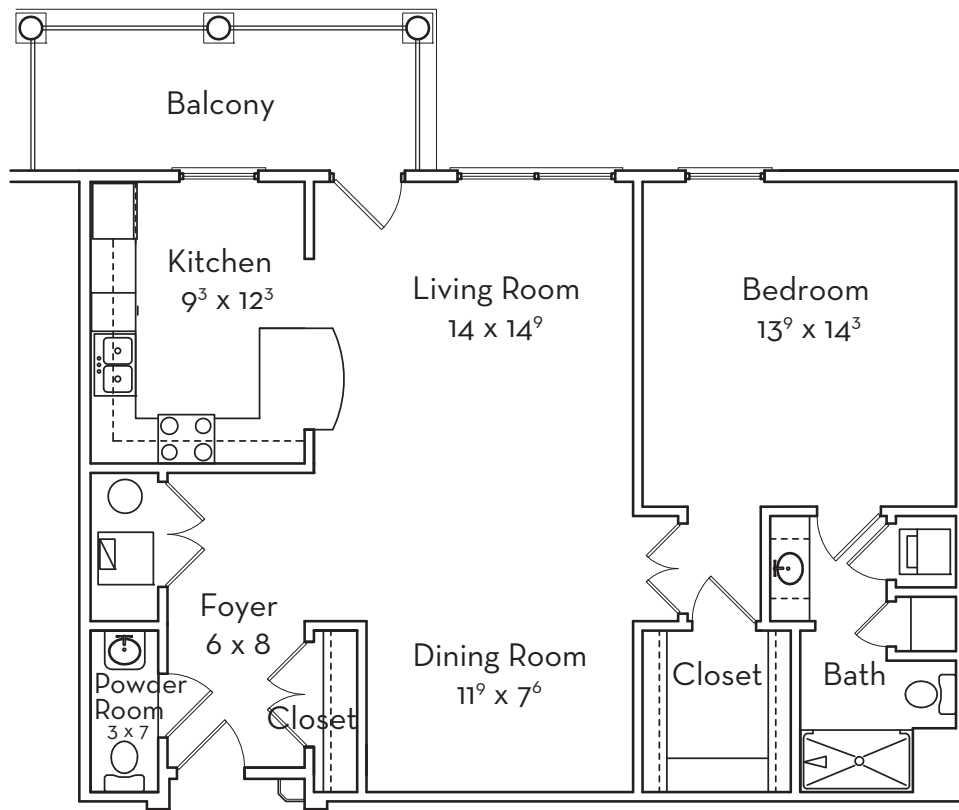

The Butler | Villa Apartment

1,031 S/F | One Bedroom | One Bath

- Maintenance-Free Living
- Weekly Housekeeping
- Daily Dining
- Bill Payment
- Transportation
- Safety
- Pets Welcome
- 24-hour emergency call system
- Bring Your Own Furniture
- Transition Services
- Award-Winning Wellness Center
- Access to Health Care
- Heated Indoor Pool
- Signature Events & Social Gatherings