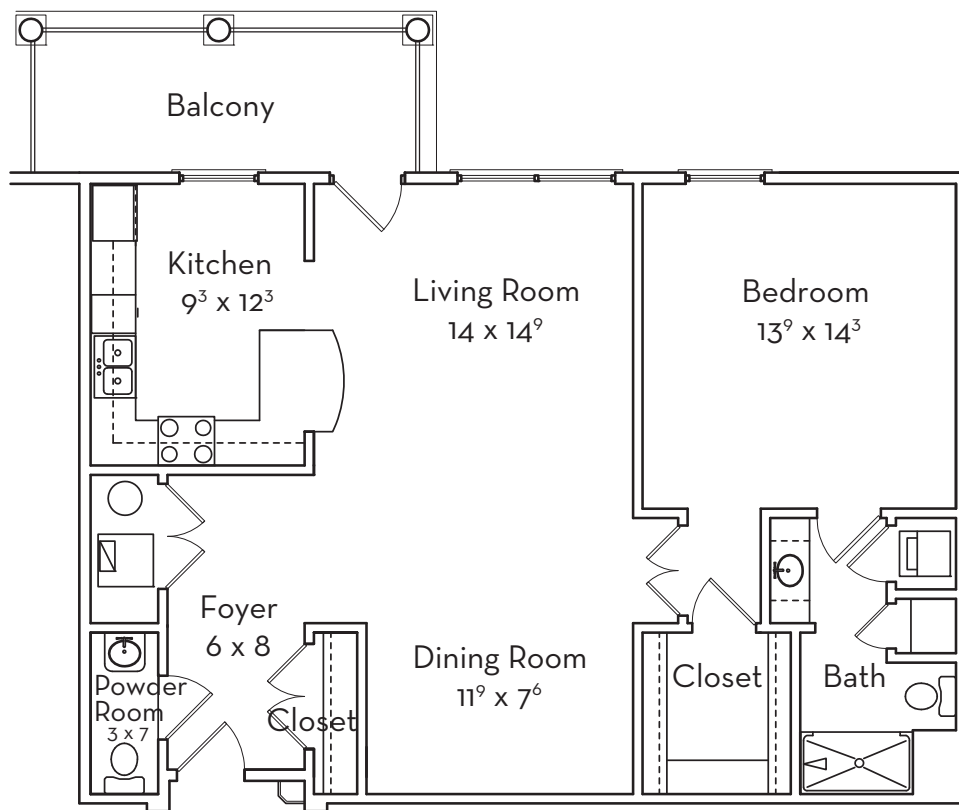

The Butler | Villa Apartment

1,031 S/F | One Bedroom | One Bath

- Maintenance-Free Living
- Weekly Housekeeping
- Daily Dining
- Bill Payment
- Transportation
- Safety
- Pets Welcome
- 24-hour emergency call system
- Bring Your Own Furniture
- Transition Services
- Award-Winning Wellness Center
- Access to Health Care
- Heated Indoor Pool
- Signature Events & Social Gatherings