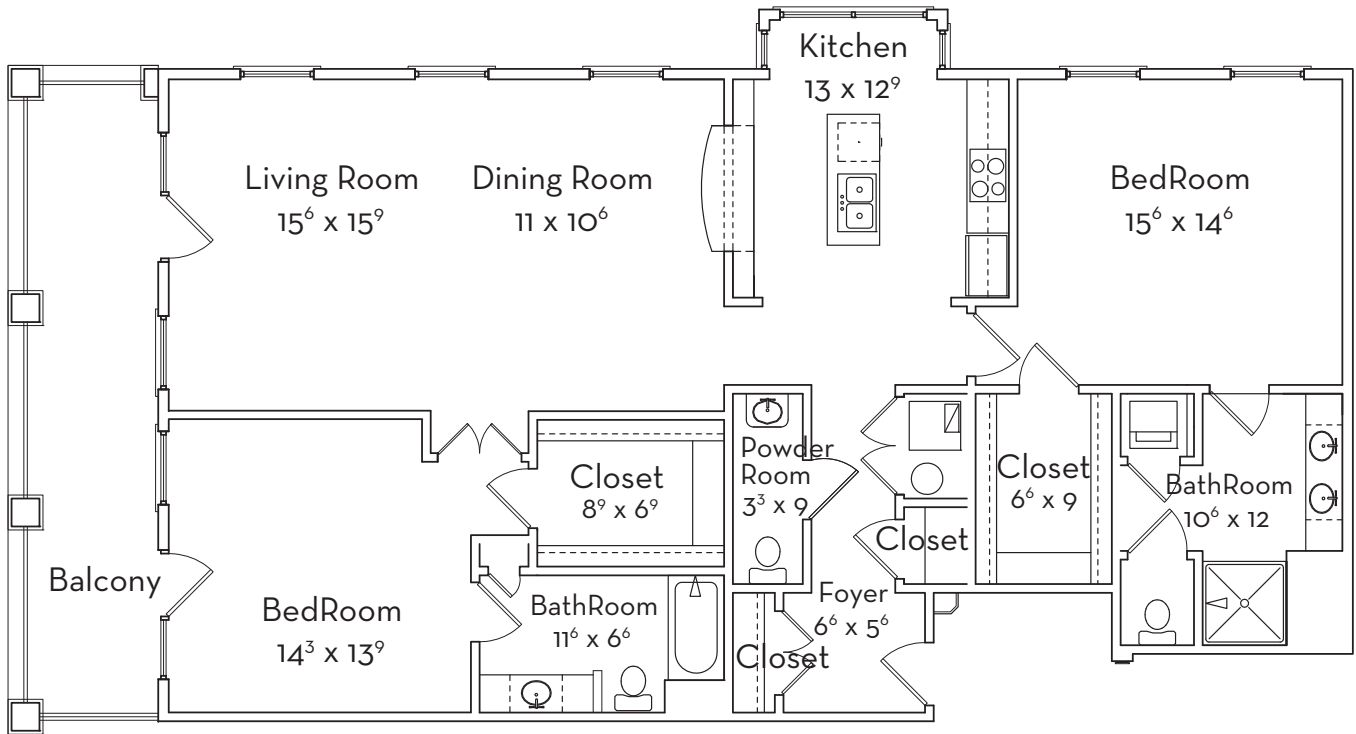

The Frederica | Villa Apartment

1,622 S/F | Two Bedroom | Two Bath

- Maintenance-Free Living
- Weekly Housekeeping
- Daily Dining
- Bill Payment
- Transportation
- Safety
- Pets Welcome
- 24-hour emergency call system
- Bring Your Own Furniture
- Transition Services
- Award-Winning Wellness Center
- Access to Health Care
- Heated Indoor Pool
- Signature Events & Social Gatherings