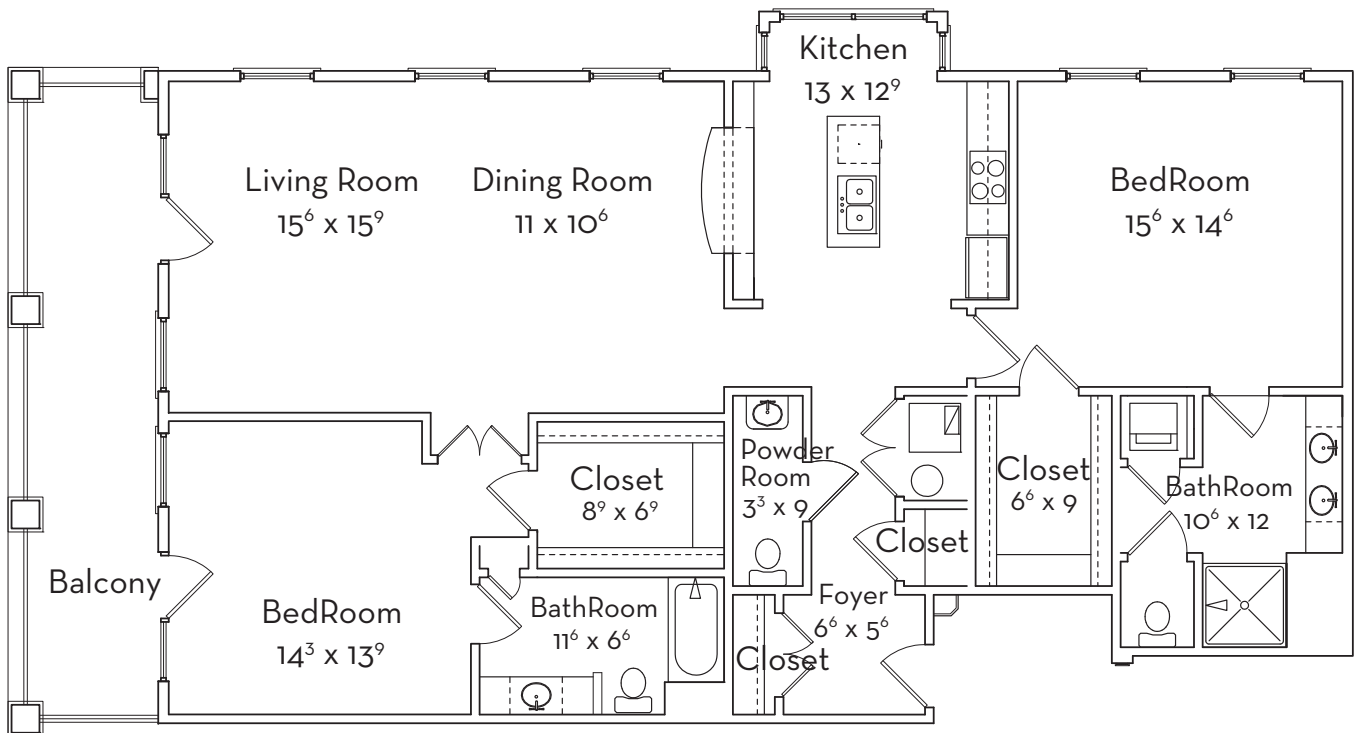

# The Frederica | Villa Apartment

1,622 S/F | Two Bedroom | Two Bath

- Maintenance-Free Living
- Weekly Housekeeping
- Daily Dining
- Bill Payment
- Transportation
- Safety
- Pets Welcome
- 24-hour emergency call system
- Bring Your Own Furniture
- Transition Services
- Award-Winning Wellness Center
- Access to Health Care
- Heated Indoor Pool
- Signature Events & Social Gatherings