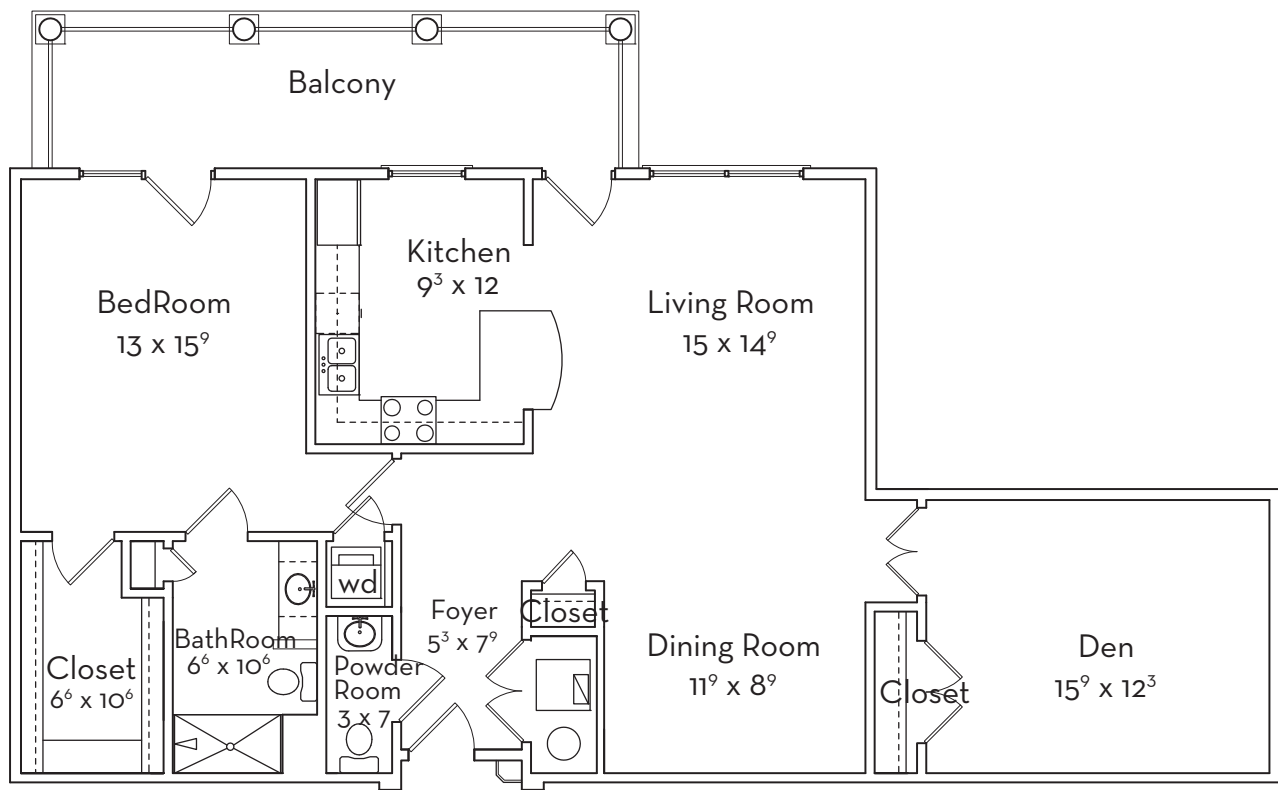

The Lanier | Villa Apartment

1,261 S/F | One Bedroom | One Bath

- Maintenance-Free Living
- Weekly Housekeeping
- Daily Dining
- Bill Payment
- Transportation
- Safety
- Pets Welcome
- 24-hour emergency call system
- Bring Your Own Furniture
- Transition Services
- Award-Winning Wellness Center
- Access to Health Care
- Heated Indoor Pool
- Signature Events & Social Gatherings