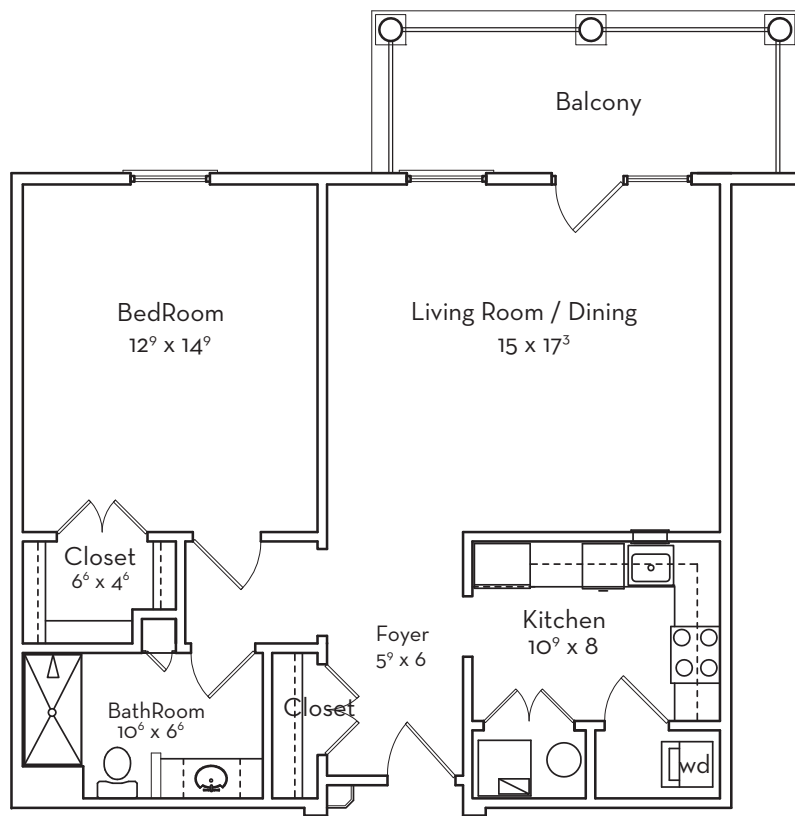

The Oglethorpe | Villa Apartment

817 S/F | One Bedroom | One Bath

- Maintenance-Free Living
- Weekly Housekeeping
- Daily Dining
- Bill Payment
- Transportation
- Safety
- Pets Welcome
- 24-hour emergency call system
- Bring Your Own Furniture
- Transition Services
- Award-Winning Wellness Center
- Access to Health Care
- Heated Indoor Pool
- Signature Events & Social Gatherings